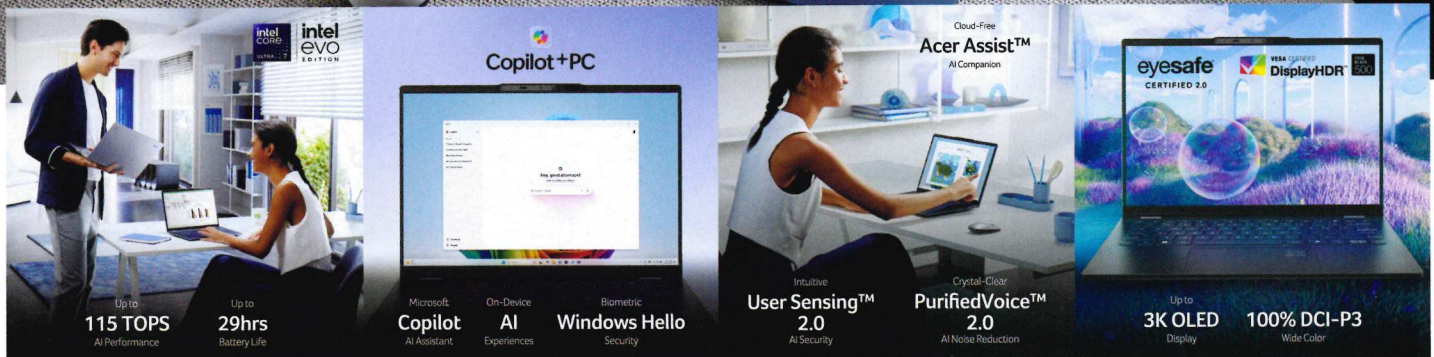

A new AI era begins

Swift 14 AI

AI Powered Performance for Days

Starting at
1.26kg
Light

Premium
Aluminum
Chassis

Lie-Flat
180°
Hinge

All New Swift 14 AI | Copilot+ PC

SF14-51

- Intel® Core™ Ultra 5 processor 226V (8 Cores, Up to 4.5 GHz) / Intel® Core™ Ultra 7 processor 258V (8 Cores, Up to 4.8 GHz)
- Windows 11 Home (64-bit)
- Up to 115 TOPS of AI Performance
- 14" WUXGA (1920x1200) OLED Display, 400nits brightness / 14" 3K (2880x1800) OLED Display, 90Hz, 500nits brightness
- 16/32GB LPDDR5X RAM, 512GB / 1TB PCIe Gen4 SSD
- Intel® ARC™ Graphics 130V / 140V
- Integrated Killer WiFi 7, Bluetooth® & QHD IR Webcam with privacy shutter
- 1.26kg
- 2 Years Carry in Warranty

$1,499

SF14-51-552K (CU5,16GB, 512GB, WUXGA OLED)

$1,899

SF14-51-79ND (CU7,32GB, 1TB, 3K OLED)

All New Swift Go 14 AI | Copilot+ PC

SFG14-01

- Qualcomm Snapdragon® X Plus X1P-42-100 Processor (8 Cores, Up to 3.4 GHz)
- Windows 11 Home (64-bit)
- Up to 45 TOPS of NPU AI Performance
- 14.5" WUXGA (1920x1200) IPS Display, 120Hz, 300nits brightness
- 16GB LPDDR5X RAM, 512GB PCIe Gen4 SSD
- Qualcomm® Adreno™ GPU
- Integrated WiFi 7, Bluetooth® & QHD IR Webcam with privacy shutter
- 1.34kg
- 2 Years Carry in Warranty

$1,349

SFG14-01-X6BB

Promotion period from 1st Nov to 31st Dec 2024.
* Copilot+ PC experiences require free updates. See aka.ms/copilotpluspcs

A new AI era begins