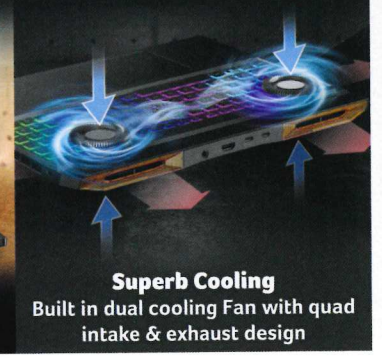

# Nitro 16

Unleashed The Future of Gaming

**Intelligent AI Processor**  
AMD Ryzen™ 8040 Series  
with NPU built in

**Power of AI Gaming**  
Feature NVIDIA RTX 40 series GPU

**Immersive & Smooth**  
High resolution display  
& refresh rate